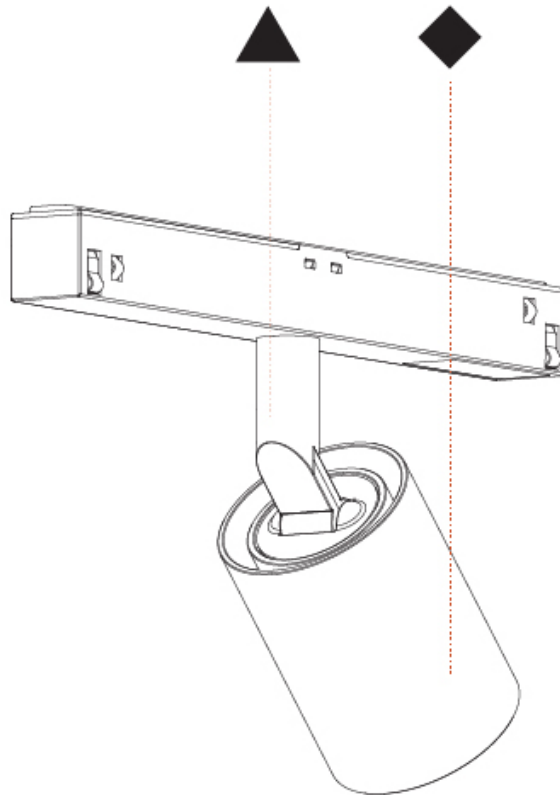

CENTRIQ FOR CLICKTRACK TRACK

A3T107-

PROJECT

TYPE

SPECIFIER

QUANTITY

DATE

A