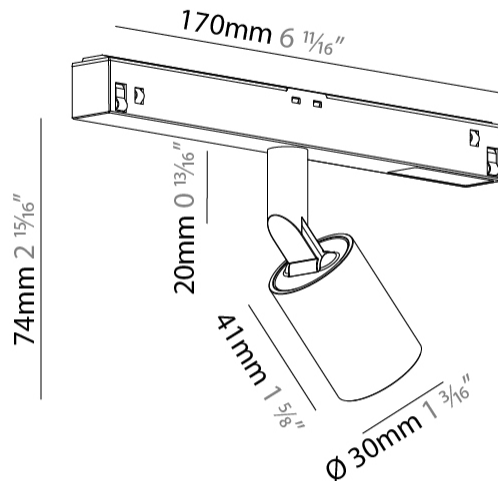

1. To build a product code in our configurator select the specify button on the base model # product page
2. To build a manual product code on this datasheet choose from the options listed below in blue font and add the suffix to the base model #

GENERAL

Series: Centriq
Subseries: Centriq for Clicktrack
Brand: Prolicht
Division: Architectural
Mounting Type: Track
Mounting Location: Ceiling
Subcategory: Spots

PHYSICAL

Shape: Cylinder
Diameter (mm): 40
Diameter (in): 1 5/16
Length (mm): 170
Length (in): 6 11/16
Height (mm): 88
Height (in): 3 7/16
Light Distribution: Adjustable / Direct
Fixture Finish: SSR / BKV / CWI / CRY / HAB / UFT / ITA / RUA / FTG / MYG / LOD / PUS / FRO / FUP / KIA / POP / BLS / SPG / MEY / GOH / GUM / CHC / COM / ABZ / JAG / OBR / MOS / ROR
Fixture Material: Aluminum

ELECTRICAL

Lamp Type: LED (Zhaga Standard)
Input Wattage (W): 6
Total Output Wattage (W): 5.4
Dimming: Non-Dimmable
Driver Included: No
Driver Location: Remote
Driver Type: Constant Voltage - Universal
Driver Class: Class 2
Input Voltage (V): 48
Constant Current (MA): 340
Upon Request: 0-10Vdc dimming / DALI dimming

LED

Number of LEDs: 1
Color Temperature (°K): 2700 / 3000 / 4000
Max. Delivered Lumen (lm): 494 / 519 / 526
CRI: >90 CRI

OPTICAL

Reflector°: 20 / 40 / 50
Optic°: 31 / 36
Adjustability: Rotational 360°; Tilt 90° (±45°)

RATINGS AND CERTIFICATIONS

Certified By: Certified for North American Standards
IP rating: IP20